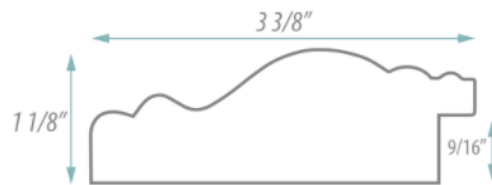

SPECIFICATION SHEET

FRAMED MIRROR

MODEL#: FM 79841-21X30

FRAMED MIRRORS COLLECTION

FEATURES:

- ONE 21X30" HIGH RESOLUTION SILVER PLATE GLASS MIRROR SIZE W/ DECORATIVE FRAME.
- "WALL HUGGER" HANGER FOR MOUNTING INCLUDED.
- STANDARD MOUNTING STYLE IS VERTICAL. FOR HORIZONTAL, PLEASE SPECIFY WHEN ORDERING.
- PACKED IN FOUR WALL (FOLDED DOUBLE WALL) CORRUGATION.
- STYLE: CLASSIC
- COLOR: CHERRY/MAHOGANY
- FINISH: WOOD TONE

MIRROR FINISHES:

- FLAT POLISHED EDGE
- BEVELED EDGE

OVERALL SIZE DIMENSION: 27 3/4" WIDE X 36 3/4" HIGH X 1 1/8" DEEP